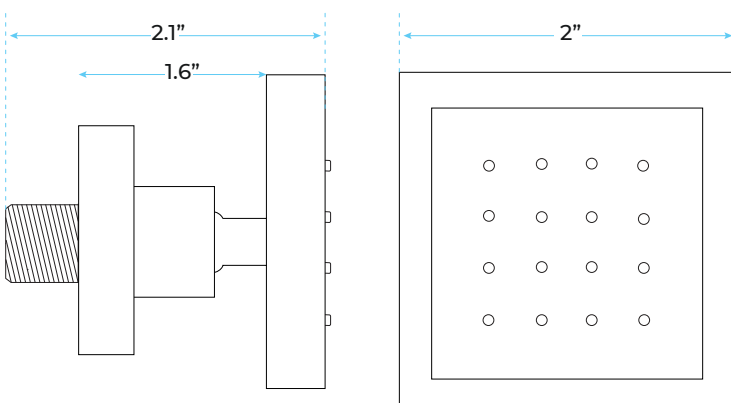

RENO OIL RUBBED BRONZE RAIN SHOWER HEAD WITH THERMOSTATIC MIXER AND 360° ADJUSTABLE BODY JETS SPECIFICATIONS

Shower Head

Available in multiple sizes

Flow Rate: 2.0 GPM / 7.6 LPM (Rain Shower)

(If you have opted for LED option)

The LED light will change its color by detecting water temperature:

- 0-30°C (32-86°F): Blue LED ■
- 30-40°C (86-104°F): Green LED ■
- 40-50°C (104-122°F): Red LED ■
- 50-100°C (122-212°F): Flashing Red LED ■ ■ ■

Note: The LED lights are powered by water flow, and will be activated once the water is turned on.

Body Jet

Thread Interface Size: G 1/2 Inch
 Type: Fixed Rotatable Type
 Installation Type: Wall Mounted
 Material: Brass
 Feature: Can rotate 360 degrees
 Flow Rate: 1.5 GPM / 5.7 LPM (each Bodyspray)