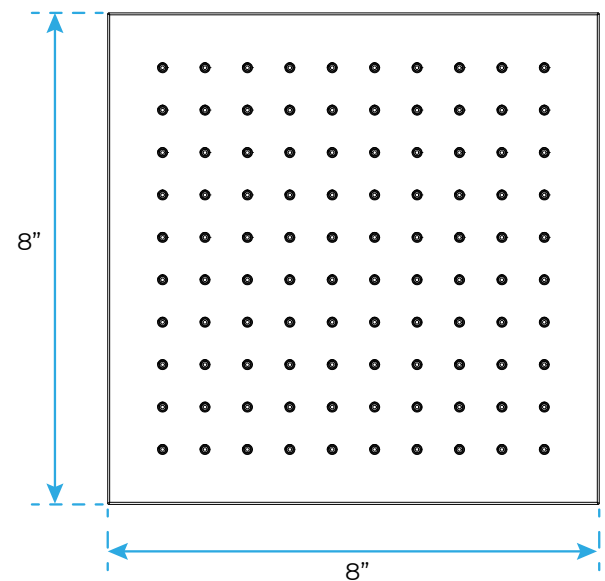

RENO OIL RUBBED BRONZE RAIN SHOWER HEAD WITH THERMOSTATIC MIXER AND 360° ADJUSTABLE BODY JETS SPECIFICATIONS

Shower Head

Available in multiple sizes

Flow Rate: 2.0 GPM / 7.6 LPM (Rain Shower)

(If you have opted for LED option)

The LED light will change its color by detecting water temperature:

- 0-30°C (32-86°F): Blue LED ■
- 30-40°C (86-104°F): Green LED ■
- 40-50°C (104-122°F): Red LED ■
- 50-100°C (122-212°F): Flashing Red LED ■ ■ ■

Note: The LED lights are powered by water flow, and will be activated once the water is turned on.

Body Jet

Thread Interface Size: G 1/2 Inch
 Type: Fixed Rotatable Type
 Installation Type: Wall Mounted
 Material: Brass
 Feature: Can rotate 360 degrees
 Flow Rate: 1.5 GPM / 5.7 LPM (each Bodyspray)