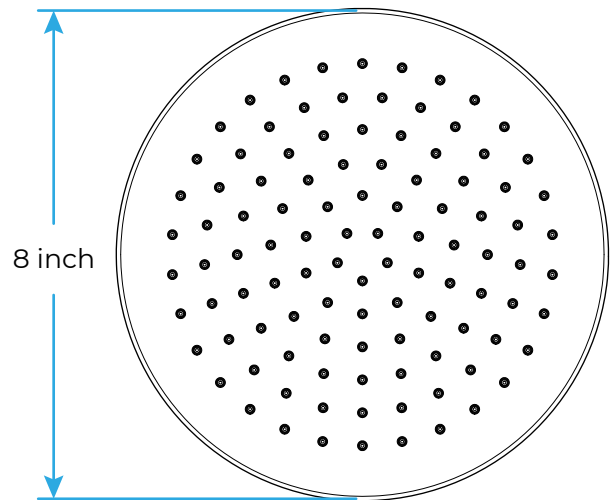

RENO OIL RUBBED BRONZE RAIN SHOWER HEAD WITH THERMOSTATIC MIXER AND 360° ADJUSTABLE BODY JETS SPECIFICATIONS

Shower Head

Available in multiple sizes

Flow Rate: 2.0 GPM / 7.6 LPM (Rain Shower)

(If you have opted for LED option)

The LED light will change its color by detecting water temperature:

- 0-30°C (32-86°F): Blue LED ■
- 30-40°C (86-104°F): Green LED ■
- 40-50°C (104-122°F): Red LED ■
- 50-100°C (122-212°F): Flashing Red LED ■ ■ ■

Note: The LED lights are powered by water flow, and will be activated once the water is turned on.

Body Jet

Thread Interface Size: G 1/2 Inch
 Type: Fixed Rotatable Type
 Installation Type: Wall Mounted
 Material: Brass
 Feature: Can rotate 360 degrees
 Flow Rate: 1.5 GPM / 5.7 LPM (each Bodyspray)